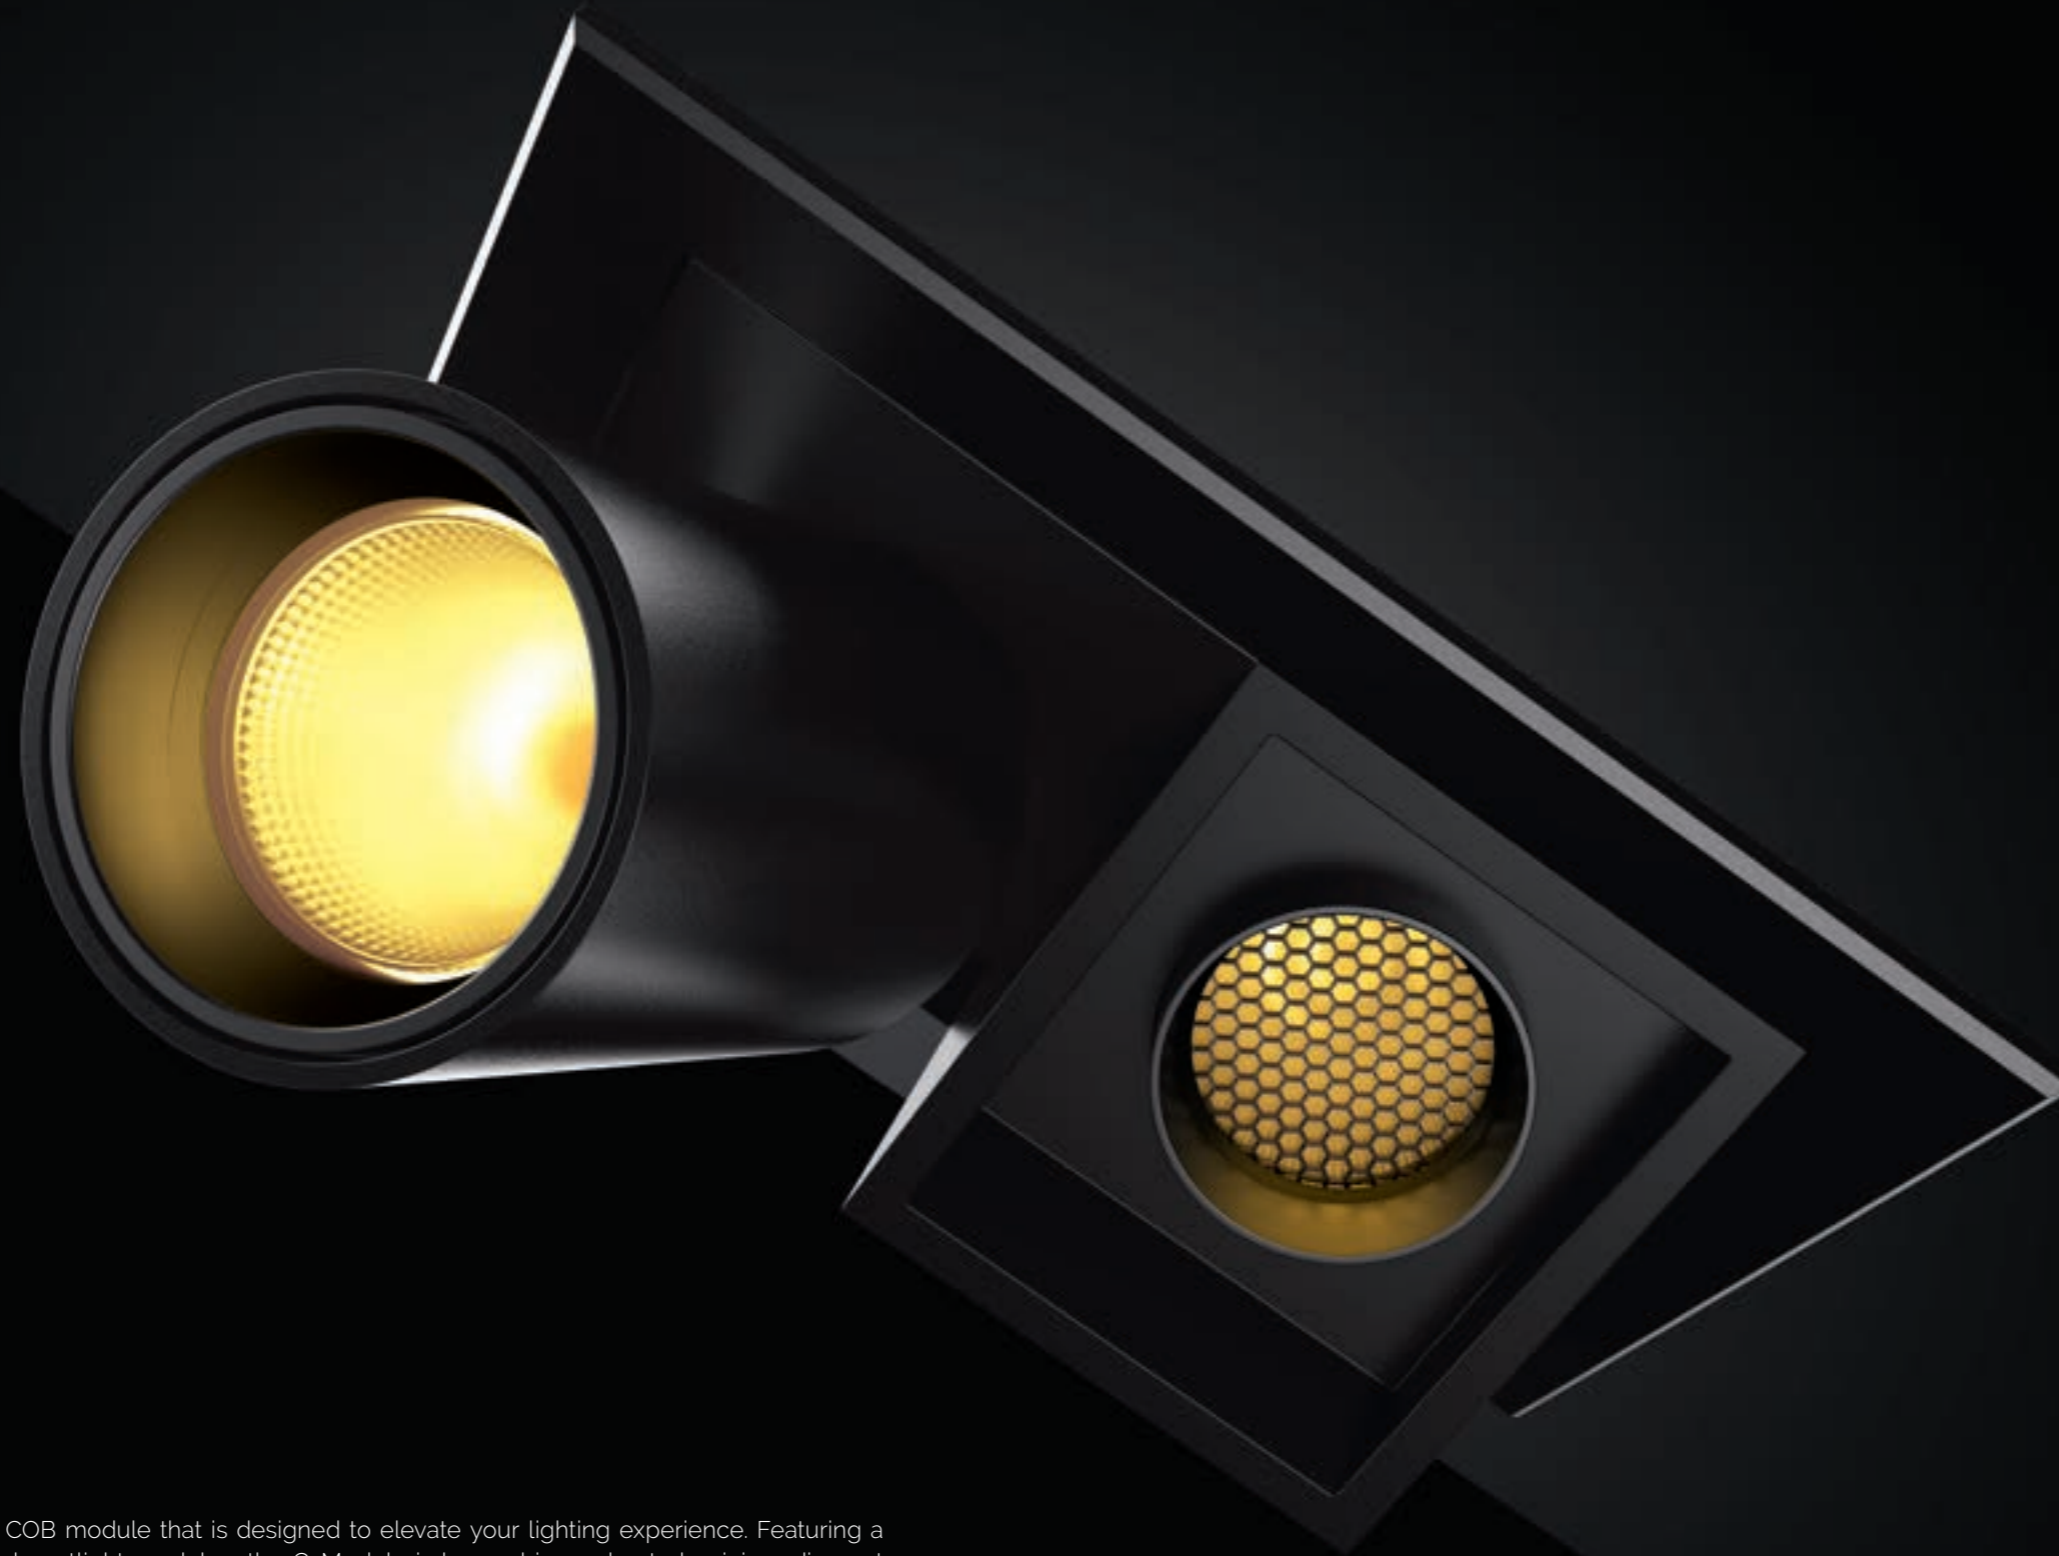

G-MODULE

The G-Module is a versatile LED COB module that is designed to elevate your lighting experience. Featuring a track spotlight, a wall washer, and spotlight modules, the G-Module is housed in a robust aluminium die-cast body with an efficient heat sink for superior heat dissipation. The anti-glare honeycomb baffle ensures a tranquil lighting environment, seamlessly integrating with indoor interiors. Available in black and white housing options, the G-Module can be combined with various attachments (1, 2, 3, or 4 modules at a time) that provides a customizable and well-lit ambiance to meet diverse lighting needs. The G-Module is ideal for homes, restaurants, and villas.