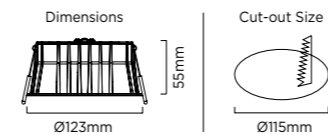

3 modes operation

- Lighting only
- Negative ion activation
- Light with negative ion

AIRONIX

Presenting Aironix – an LED Negative Ions Downlight that not only emits light but breathes wellness. This innovative downlight illuminates your space with superior brightness and energy efficiency while releasing negative ions that help purify the air, creating a refreshing and healthier environment. Designed with advanced cooling fins for longer life and consistent performance, Aironix perfectly blends cutting-edge lighting with wellbeing. Ideal for modern homes, offices, and wellness spaces, Aironix delivers the perfect blend of light and purity.

All dimensions & cut outs are in mm