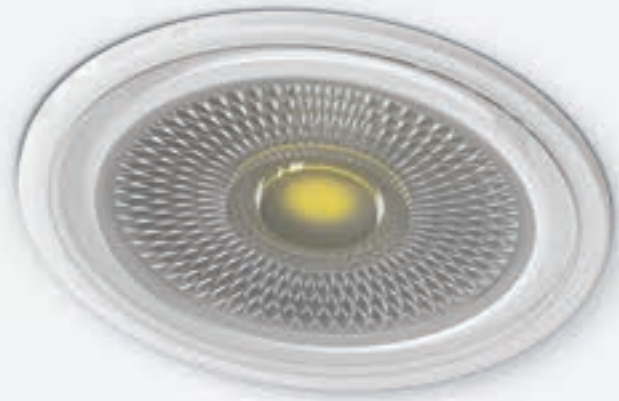

DIVO

JEWEL

G-TILT

Designed to elevate modern interiors, Divo, Jewel and G-Tilt are versatile and stylish LED lighting solutions. Divo, a sleek junction box spot, light with polycarbonate housing and vibrant colour options, features a 3-in-1 CCT setting for customizable ambience. Jewel is a recessed COB downlight with a patterned acrylic diffuser and slim design, ideal for low-ceiling spaces. G-Tilt is a spotlight that comes in round and square shapes, with 3W, 6W, and 12W options. It has a swivel feature, so you can easily adjust the light where you need it. Together, these luminaires blend form and function, delivering efficient, glare-free illumination for contemporary spaces.