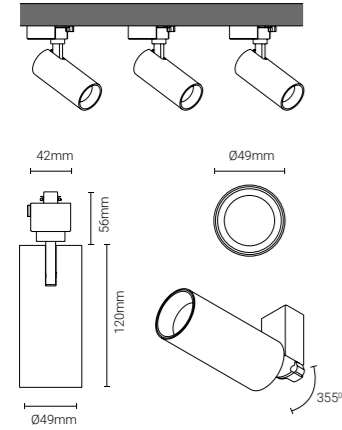

FIGO

Suitable for 2 Line Track mounting

ITEM CODE	WATT	COLOUR TEMP	PF	DIMENSION	CRI	LUMEN EFFICACY	BEAM ANGLE	MRP ₹	MASTER CARTON

FIGO - Track Light (PDC - Aluminium + PC) - (Black)

GL90989BKWW	10W	3000K	>0.9	ø49x120	>80	75 lm/W	36°	1290.00	50
GL90989BKNW	10W	4000K	>0.9	ø49x120	>80	75 lm/W	36°	1290.00	50

FIGO - Track Light (PDC - Aluminium + PC) - (Black)

GL90990BKWW	20W	3000K	>0.9	ø64x148	>80	75 lm/W	36°	1830.00	40
GL90990BKNW	20W	4000K	>0.9	ø64x148	>80	75 lm/W	36°	1830.00	40
GL90990BKCD	20W	6500K	>0.9	ø64x148	>80	75 lm/W	36°	1830.00	40

FIGO - Track Light (PDC - Aluminium + PC) - (Black)

GL90991BKWW	30W	3000K	>0.9	ø76x168	>80	75 lm/W	36°	2500.00	20
GL90991BKNW	30W	4000K	>0.9	ø76x168	>80	75 lm/W	36°	2500.00	20
GL90991BKCD	30W	6500K	>0.9	ø76x168	>80	75 lm/W	36°	2500.00	20

FIGO - Track Light (PDC - Aluminium + PC) - (White)

GL90989WHWW	10W	3000K	>0.9	ø49x120	>80	75 lm/W	36°	1290.00	50
GL90989WHNW	10W	4000K	>0.9	ø49x120	>80	75 lm/W	36°	1290.00	50

FIGO - Track Light (PDC - Aluminium + PC) - (White)

GL90990WHWW	20W	3000K	>0.9	ø64x148	>80	75 lm/W	36°	1830.00	40
GL90990WHNW	20W	4000K	>0.9	ø64x148	>80	75 lm/W	36°	1830.00	40

FIGO - Track Light (PDC - Aluminium + PC) - (White)

GL90991WHWW	30W	3000K	>0.9	ø76x168	>80	75 lm/W	36°	2500.00	20
GL90991WHNW	30W	4000K	>0.9	ø76x168	>80	75 lm/W	36°	2500.00	20