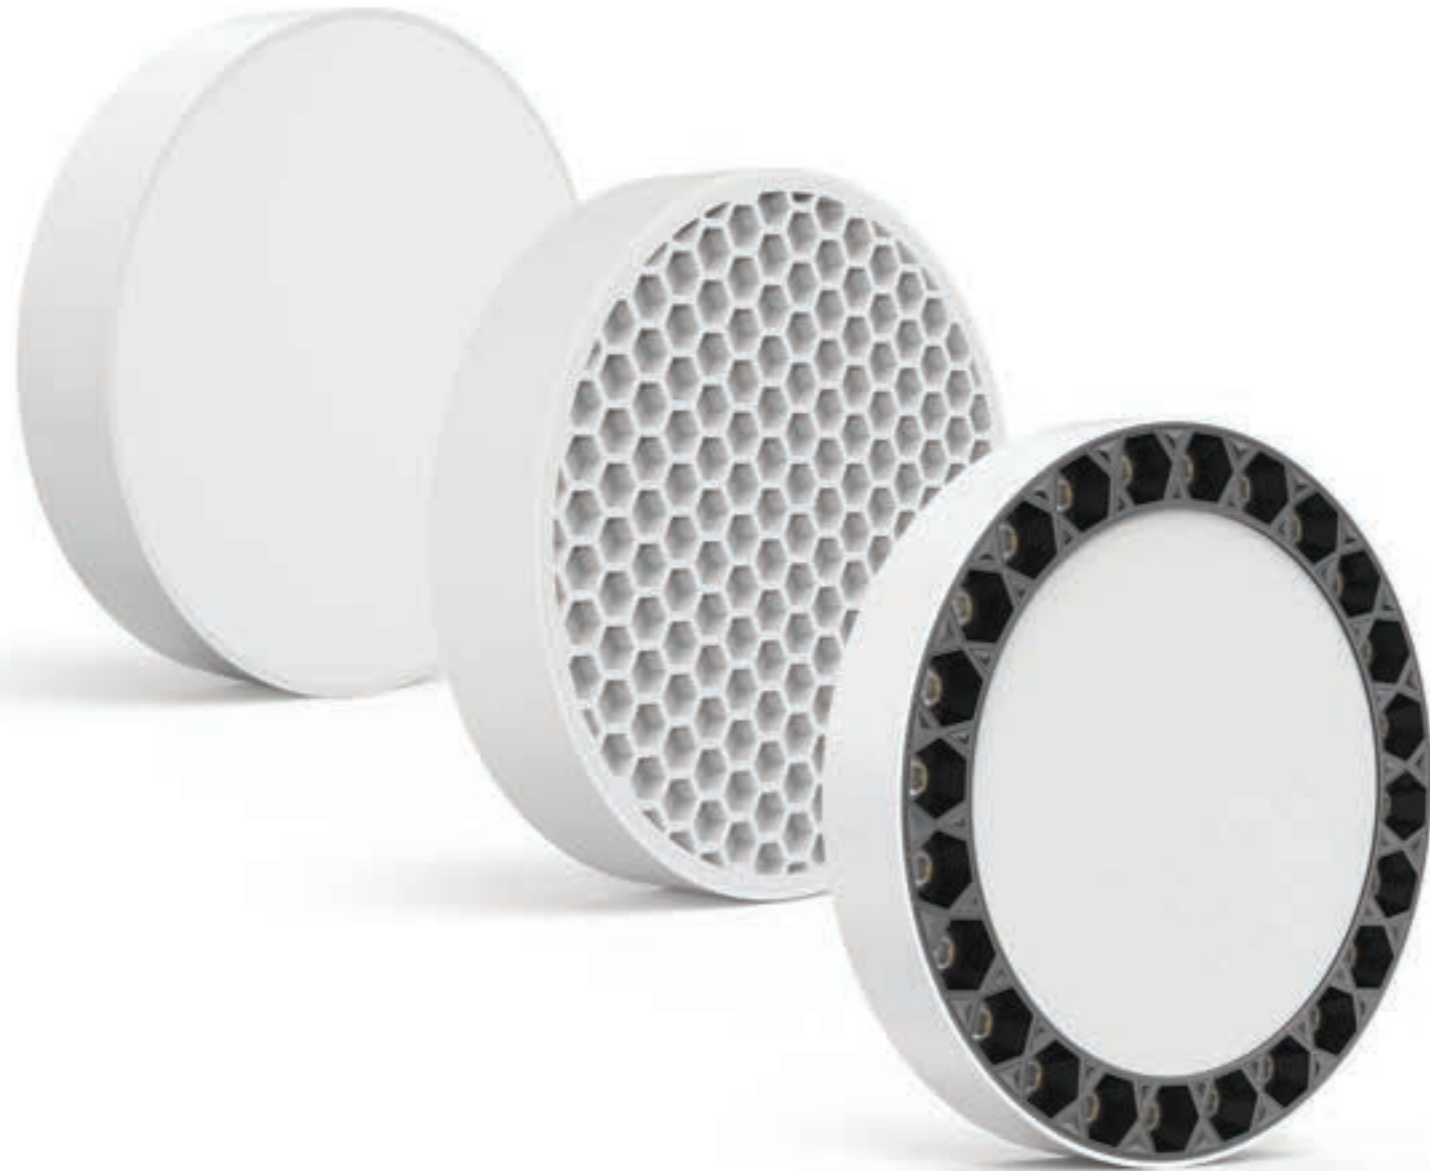

ITEM CODE	WATT	COLOUR TEMP	PF	DIMENSION	CUT OUT	CRI	LUMEN EFFICACY	BEAM ANGLE	MRP ₹	MASTER CARTON
HEXO - Surface Light with Switch Driver (PDC - Aluminium) - (White) #										
GL9C0406124SDCNW	24W	3K/4K/6K	>0.9	ø160x40	NA	>80	80lm/w	100°	2490.00	30
HEXO - Surface Light with Switch Driver (PDC - Aluminium) - (White) #										
GL9C0406136SDCNW	36W	3K/4K/6K	>0.9	ø212x40	NA	>80	100lm/w	100°	3230.00	20
HEXO - Honey Comb Surface Light with Switch Driver (PDC - Aluminium) - (White) #										
GL9C0407124SDCNW	24W	3K/4K/6K	>0.9	ø160x40	NA	>80	80lm/w	100°	2490.00	30
HEXO - Honey Comb Surface Light with Switch Driver (PDC - Aluminium) - (White) #										
GL9C0407136SDCNW	36W	3K/4K/6K	>0.9	ø212x40	NA	>80	90lm/w	100°	3230.00	20
HEXO - Surface 2-in-1 Light (PDC - Aluminium) - (White+Black) #										
GL9C0408124NWWW	24W	4000K+3000K	>0.9	ø160x40	NA	>80	80lm/w	100°	2640.00	30
HEXO - Surface 2-in-1 Light (PDC - Aluminium) - (White+Black) #										
GL9C0408136NWWW	36W	4000K+3000K	>0.9	ø212x40	NA	>80	90lm/w	100°	3490.00	20

Available at Central Warehouse
$ Featured in G-world Smart Home or KNX Smart Home Catalogue
* On order basis

HEXO

The Hexo Surface Light is a stylish and versatile LED solution featuring a unique, durable PDC aluminum housing for excellent heat dissipation. This light offers a range of wattages, multiple CCT options via a switch driver, and a quick mounting mechanism. It elevates any space with superior performance and one of its variants features a distinctive 2-in-1 panel with dual-color capability, adding a unique aesthetic to any setting.