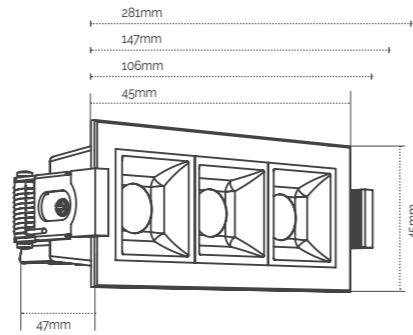

Dimensions

G-BRIX

A robust design with aluminium die cast housing, the G-Brix is a linear COB LED that can be used to provide high quality illumination. Consisting of single as well as multiple LED units, the G-Brix can be used to control the amount of illumination you need at a particular time. Depending on your lighting needs, you can switch on all or just a few of the units at a time. The G-Brix is fitted with a scientifically designed heat sink for good heat dissipation. The device comes with easy-to-install clips for smoother installation. An all black exterior gives the G-Brix a distinct edge over other spotlights.