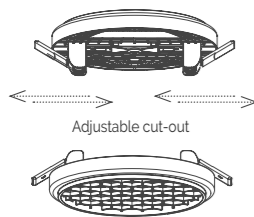

ITEM CODE	WATT	COLOUR TEMP	PF	DIMENSION	CUT OUT	CRI	LUMEN EFFICACY	BEAM ANGLE	MRP ₹	MASTER CARTON

TROY - Panel Light with Adjustable Cut-out

GL9C0202108CIB	8W	6500K+Ice Blue	>0.90	ø110x32	ø60-80	>80	90lm/w	120°	720.00	50
GL9C0202108CPN	8W	6500K+Pink	>0.90	ø110x32	ø60-80	>80	90lm/w	120°	720.00	50
GL9C0202108CGN	8W	6500K+Green	>0.90	ø110x32	ø60-80	>80	90lm/w	120°	720.00	50
GL9C0202108CAM	8W	6500K+Amber	>0.90	ø110x32	ø60-80	>80	90lm/w	120°	720.00	50
GL9C0202108CRBP	8W	6500K+RBP	>0.90	ø110x32	ø60-80	>80	90lm/w	120°	720.00	50

TROY - Panel Light with Adjustable Cut-out

GL9C0202112CIB	12W	6500K+Ice Blue	>0.90	ø170x32	ø75-130	>80	95lm/w	120°	1100.00	40
GL9C0202112CPN	12W	6500K+Pink	>0.90	ø170x32	ø75-130	>80	95lm/w	120°	1100.00	40
GL9C0202112CGN	12W	6500K+Green	>0.90	ø170x32	ø75-130	>80	95lm/w	120°	1100.00	40
GL9C0202112CAM	12W	6500K+Amber	>0.90	ø170x32	ø75-130	>80	95lm/w	120°	1100.00	40
GL9C0202112CRBP	12W	6500K+RBP	>0.90	ø170x32	ø75-130	>80	95lm/w	120°	1100.00	40

HEXO - Panel Light with Adjustable Cut-out

GL9C0201110CNW	10W	CNW	>0.9	ø120x34	ø75-100	>80	85lm/w	100°	1230.00	40

HEXO - Panel Light with Adjustable Cut-out

GL9C0201120CNW	20W	CNW	>0.9	ø170x34	ø75-150	>80	90lm/w	100°	1910.00	20

The Troy and Hexo panel lights blend modern style with innovative technology, perfect for illuminating any space with elegance. The Troy, featuring a sleek aluminum polycarbonate housing, offers dual color options, 90 lm/W efficiency, and energy-saving features. The Hexo, with its slim design, adapts to any ceiling. With its versatile color-changing capabilities, you can toggle between different color temperatures with an ON/OFF of the switch. Inspired by the honeycomb design, Hexo creates enchanting reflections. Both lights combine functionality and aesthetic brilliance for your lighting needs.

All dimensions & cut outs are in mm