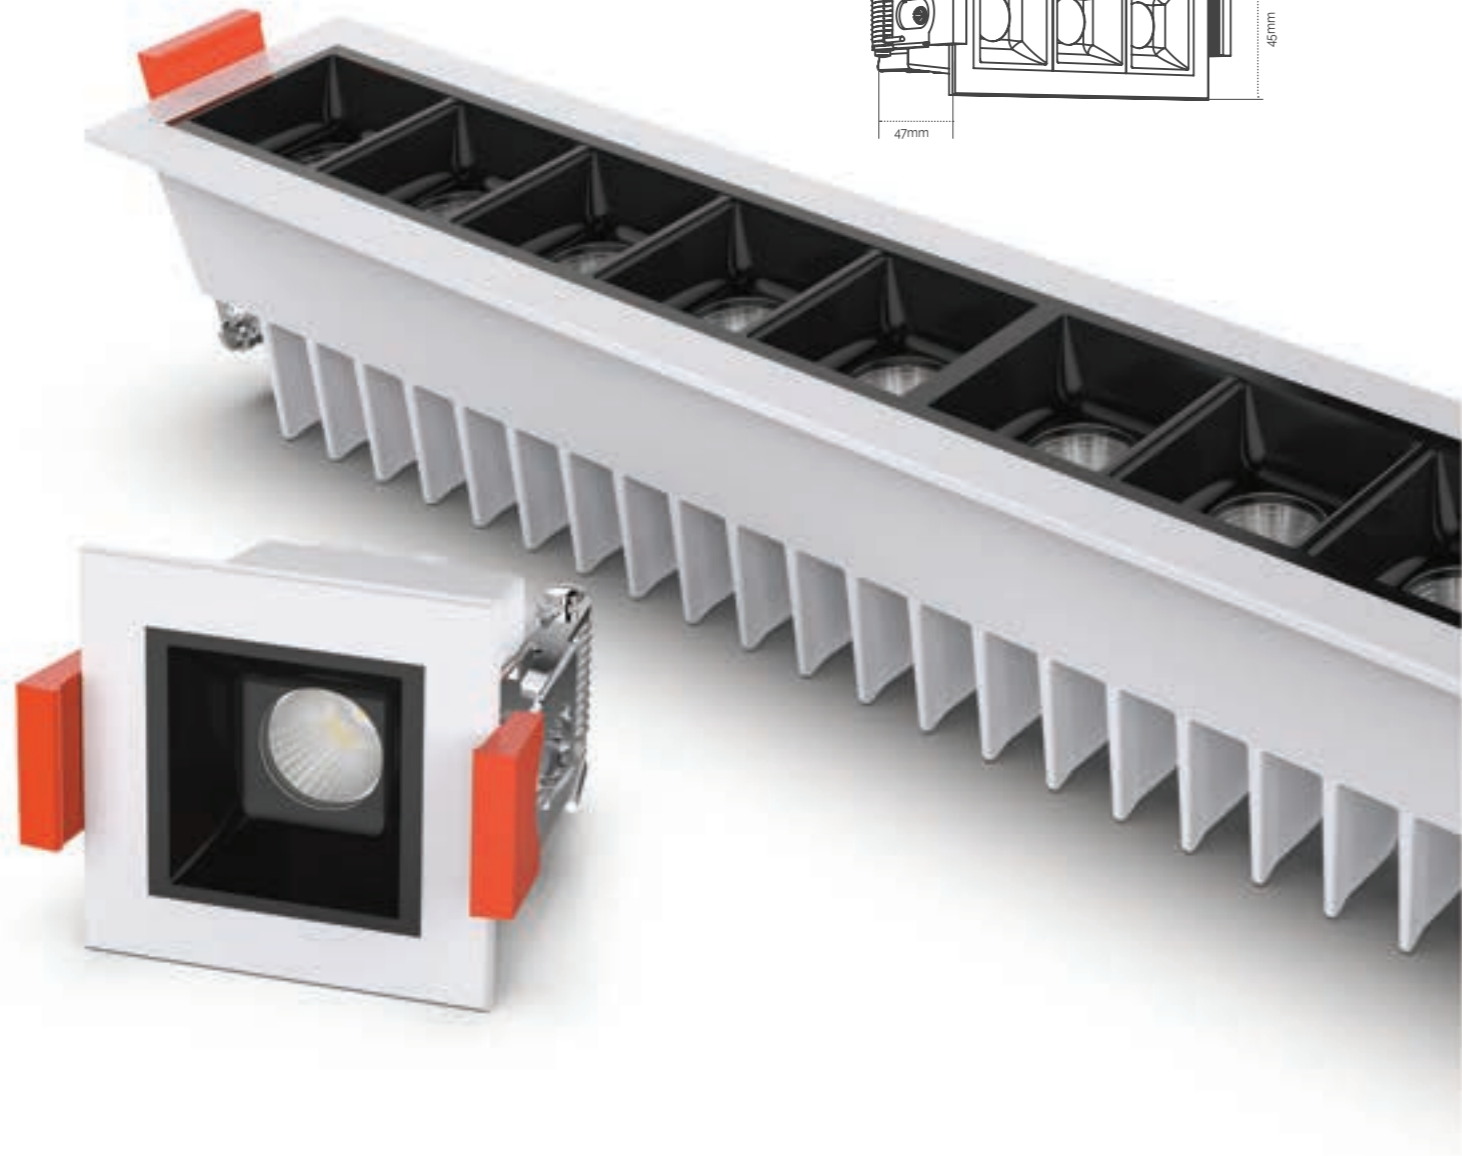

Dimensions

G-BRIX

A robust design with aluminium die cast housing, the G-Brix is a linear COB LED that can be used to provide high quality illumination. Consisting of single as well as multiple LED units, the G-Brix can be used to control the amount of illumination you need at a particular time. Depending on your lighting needs, you can switch on all or just a few of the units at a time. The G-Brix is fitted with a scientifically designed heat sink for good heat dissipation. The device comes with easy-to-install clips for smoother installation. An all black exterior gives the G-Brix a distinct edge over other spotlights.